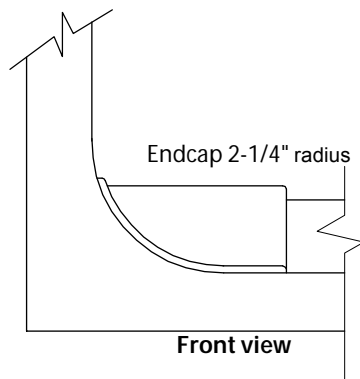

Specifications

TWS
Rubber WaterStopper

"THE SOLUTION TO WET FLOORS"

- Material: Grey EPDM Rubber, 50 Durometer, Endcaps: injection molded Vyram rubber
- Dimensions: Will fit on any Access ADA or Barrier Free model offered
- Available for other Brands
- Installation: Self-Adhesive

Cross Section
Scale 1:1