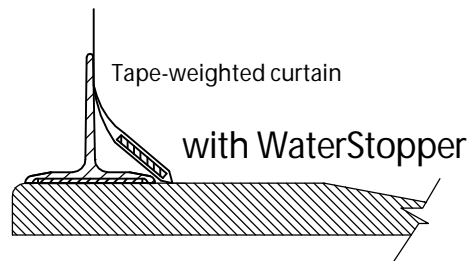

Specifications

TWS
Rubber WaterStopper

"THE SOLUTION TO WET FLOORS"

- Material: Grey EPDM Rubber, 50 Durometer, Endcaps: injection molded Vyram rubber
- Dimensions: Will fit on any Access ADA or Barrier Free model offered
- Available for other Brands
- Installation: Self-Adhesive

Cross Section
Scale 1:1