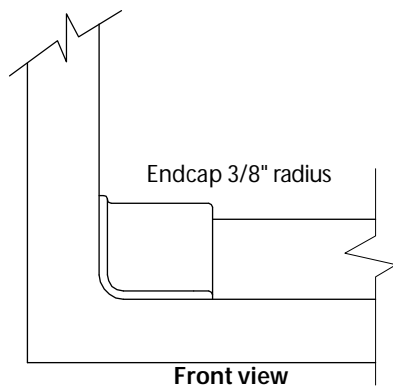

Specifications

TWS
Rubber WaterStopper

"THE SOLUTION TO WET FLOORS"

- Material: Grey EPDM Rubber, 50 Durometer, Endcaps: injection molded Vyram rubber
- Dimensions: Will fit on any Access ADA or Barrier Free model offered
- Available for other Brands
- Installation: Self-Adhesive

Cross Section
Scale 1:1