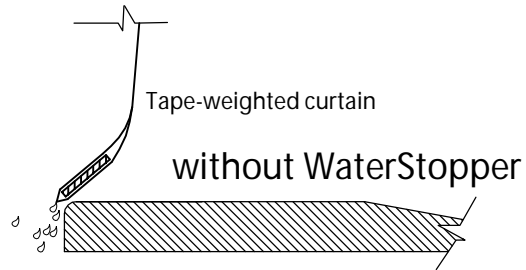

Specifications

TWS
Rubber WaterStopper

"THE SOLUTION TO WET FLOORS"

- Material: Grey EPDM Rubber, 50 Durometer, Endcaps: injection molded Vyram rubber
- Dimensions: Will fit on any Access ADA or Barrier Free model offered
- Available for other Brands
- Installation: Self-Adhesive

Cross Section
Scale 1:1