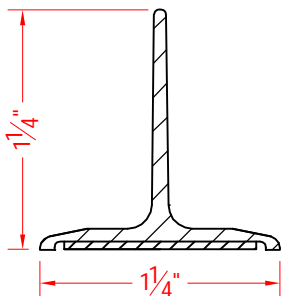

Specifications

TWS
Rubber WaterStopper

"THE SOLUTION TO WET FLOORS"

- Material: Grey EPDM Rubber, 50 Durometer, Endcaps: injection molded Vyram rubber
- Dimensions: Will fit on any Access ADA or Barrier Free model offered
- Available for other Brands
- Installation: Self-Adhesive

Cross Section
Scale 1:1