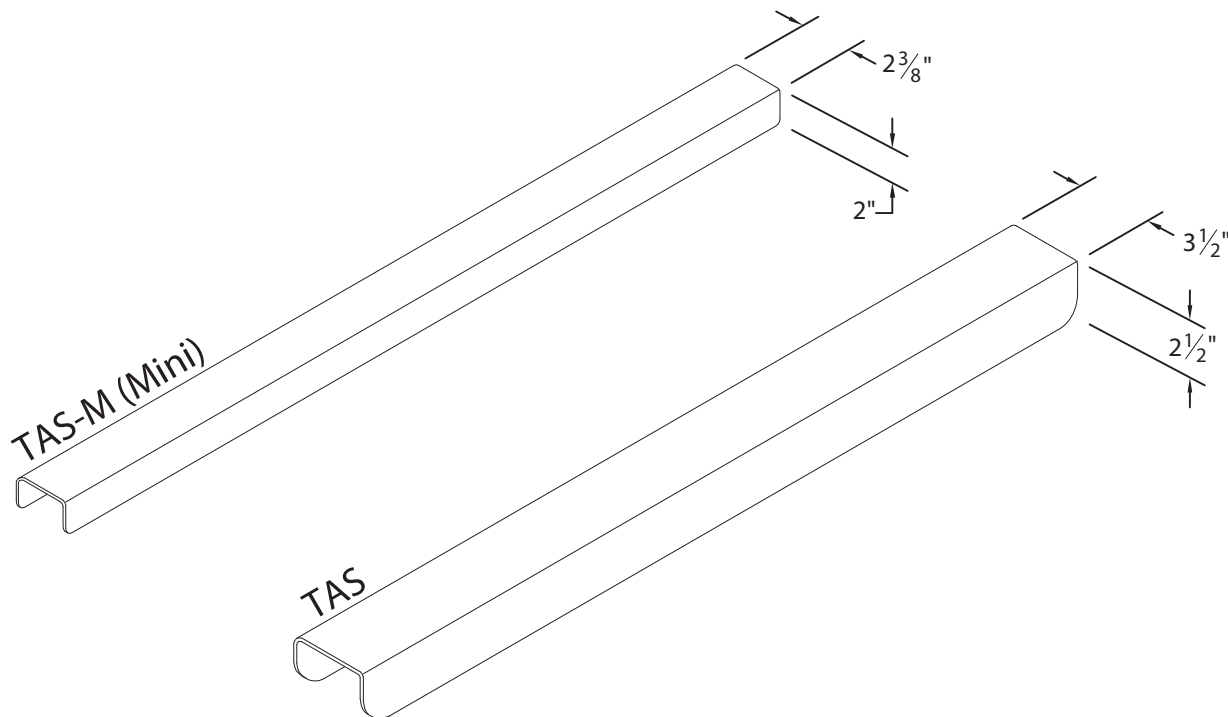

BARRIER FREE
ARCHITECTURALS INC.

Architectural Products for Barrier Free Living

www.barrierfree.org

(877) 717-7027

Specifications

Semi-Permanent FRP Threshold Adaptor - TAS

"The solution to wet floors"

Material: Gelcoat fiberglass, 3/16-1/4" thick.

Finish: Color: color-matching gelcoat, White standard. Special colors available.

Dimensions: Made to fit on any ADA or Barrier Free model offered by Best Bath Systems.

Blanks available for other brands, but color-match may vary between manufacturers.

Trimmed to fit for Best Bath Systems showers
(to be field trimmed by installer for other brands)