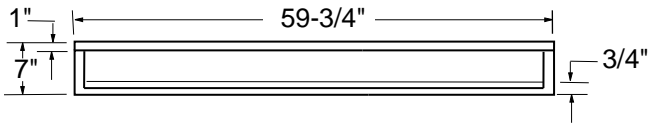

RP6034B75B

Old# RP-6034BF.75B

BARRIER FREE

FEATURES

- Fiberglass shower pan with extra low, beveled curb
- Luxurious Gelcoat finish in numerous colors
- 14 Granite colors available

PLAN

ELEVATION

SECTION A-A