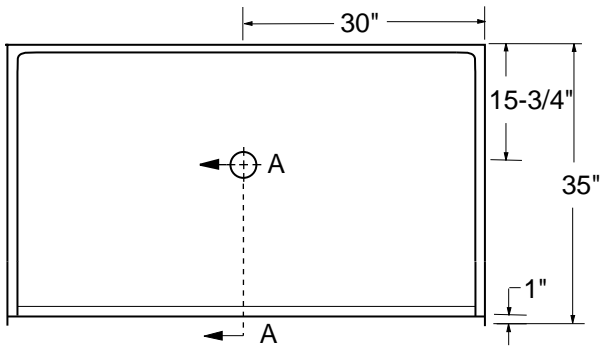

RP6034B75B

Old# RP-6034BF.75B

BARRIER FREE

FEATURES

- Fiberglass shower pan with extra low, beveled curb
- Luxurious Gelcoat finish in numerous colors
- 14 Granite colors available

PLAN

ELEVATION

SECTION A-A