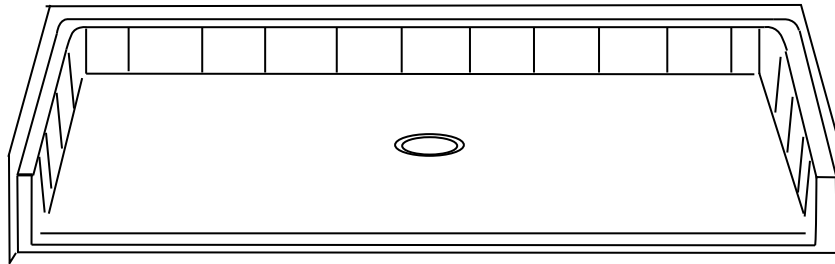

RP6034B75B

Old# RP-6034BF.75B

BARRIER FREE

FEATURES

- Fiberglass shower pan with extra low, beveled curb
- Luxurious Gelcoat finish in numerous colors
- 14 Granite colors available

PLAN

ELEVATION

SECTION A-A