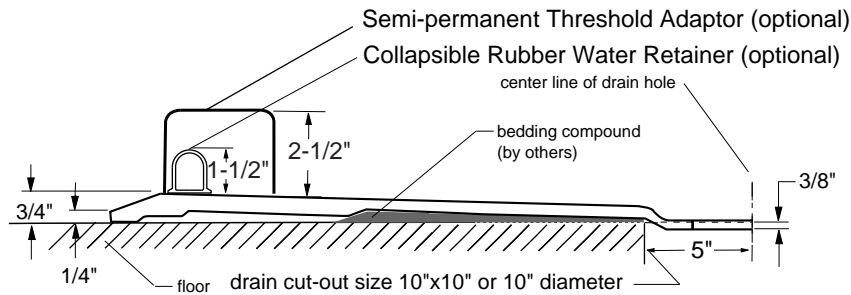

RP6034B75B

Old# RP-6034BF.75B

BARRIER FREE

FEATURES

- Fiberglass shower pan with extra low, beveled curb
- Luxurious Gelcoat finish in numerous colors
- 14 Granite colors available

PLAN

ELEVATION

SECTION A-A