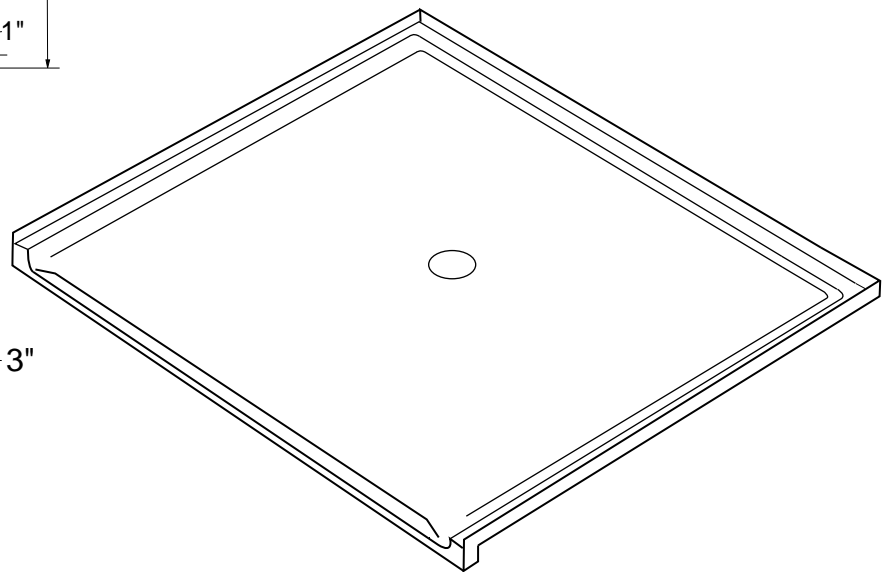

# P6060B1B

BARRIER FREE

## FEATURES

- Accessible fiberglass shower pan
- Beveled curb makes for easy access
- Luxurious Gelcoat finish

PLAN

ELEVATION

SECTION A-A