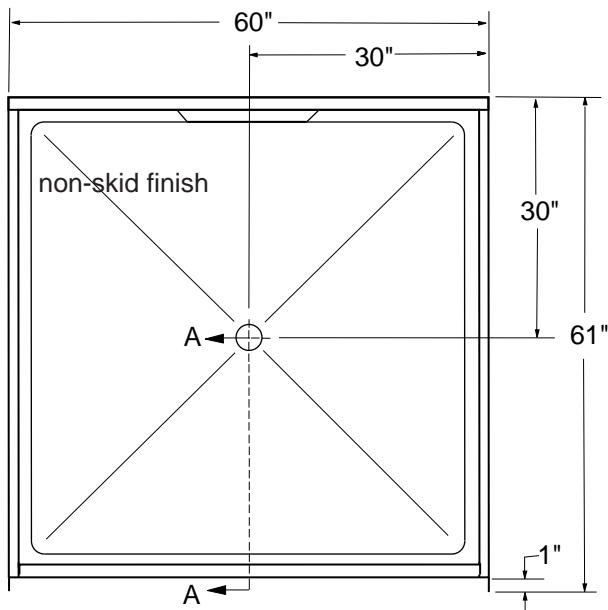

# P6060B1B

BARRIER FREE

## FEATURES

- Accessible fiberglass shower pan
- Beveled curb makes for easy access
- Luxurious Gelcoat finish

PLAN

ELEVATION

SECTION A-A