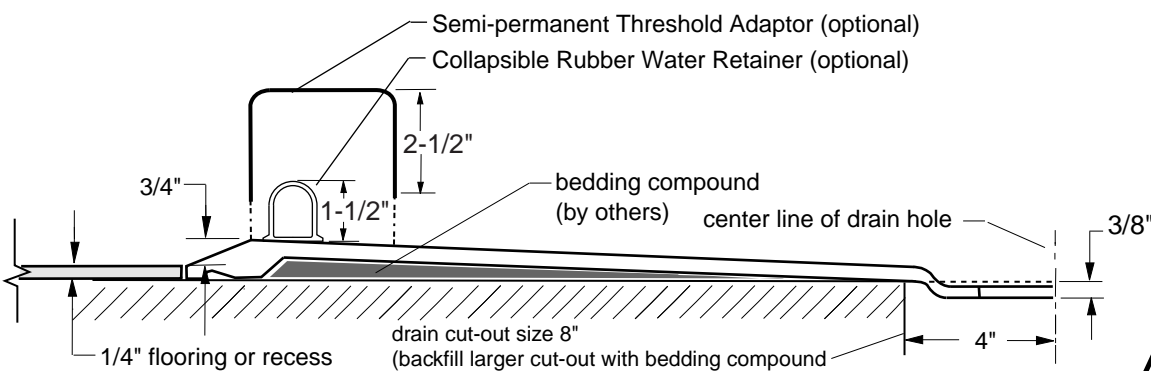

## FEATURES

- Accessible fiberglass shower pan
- Beveled curb makes for easy access
- Luxurious Gelcoat finish

PLAN

ELEVATION

SECTION A-A