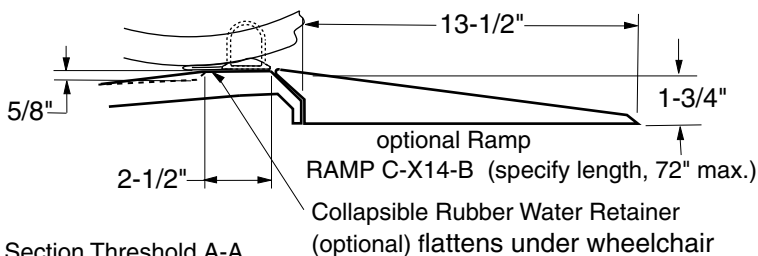

PLAN

ELEVATION

Right hand model shown here

Cross Section Threshold A-A

Cross Section Threshold A-A

Barrier Free Architecturals Inc. 1-877-717-7027	TITLE: Specifications Shower Pan, RealTile, barrier free MODEL : P6030B17B (non U.P.C.)	SCALE : 1/2"=1'0" SHT. 1 of 4
--	--	----------------------------------