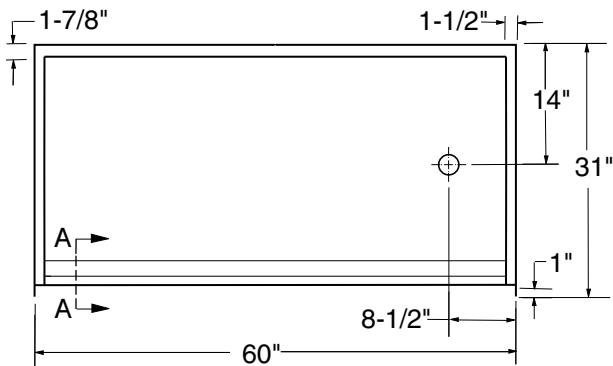

P6030B17B

BARRIER FREE

DESCRIPTION

- Fiberglass shower pan for replacement of bath tub
- Accessories available: seat, grab bars (colored), shower valve, handheld shower and shower curtain and rod
- "RealTile"™ look
- Luxurious Gelcoat finish in numerous colors
- 14 Granite colors available

PLAN

ELEVATION

Right hand model shown here

Cross Section Threshold A-A

Cross Section Threshold A-A

Barrier Free Architecturals Inc. 1-877-717-7027	TITLE: Specifications Shower Pan, RealTile, barrier free MODEL : P6030B17B (non U.P.C.)	SCALE : 1/2"=1'0" SHT. 1 of 4
--	--	----------------------------------