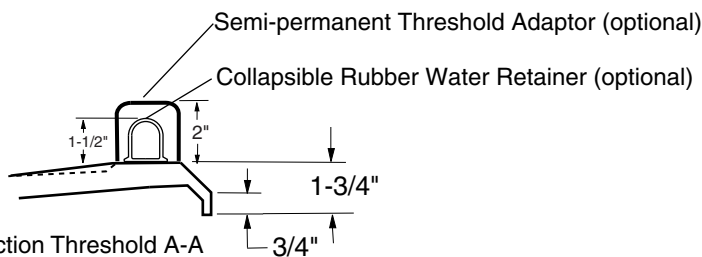

P6030B17B

BARRIER FREE

DESCRIPTION

- Fiberglass shower pan for replacement of bath tub
- Accessories available: seat, grab bars (colored), shower valve, handheld shower and shower curtain and rod
- "RealTile"™ look
- Luxurious Gelcoat finish in numerous colors
- 14 Granite colors available

PLAN

ELEVATION

Right hand model shown here

Cross Section Threshold A-A

Cross Section Threshold A-A

Barrier Free Architecturals Inc. 1-877-717-7027	TITLE: Specifications Shower Pan, RealTile, barrier free MODEL : P6030B17B (non U.P.C.)	SCALE : 1/2"=1'0" SHT. 1 of 4
--	--	----------------------------------