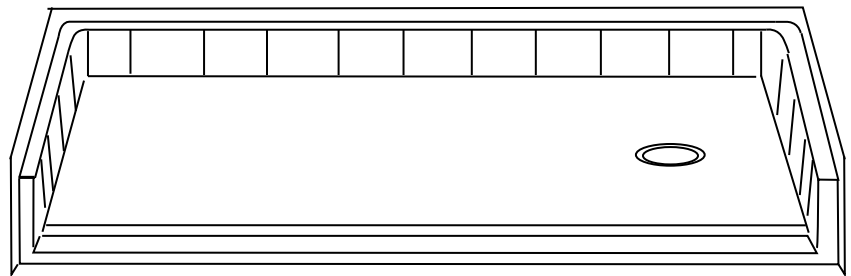

P6030B17B

BARRIER FREE

DESCRIPTION

- Fiberglass shower pan for replacement of bath tub
- Accessories available: seat, grab bars (colored), shower valve, handheld shower and shower curtain and rod
- "RealTile"™ look
- Luxurious Gelcoat finish in numerous colors
- 14 Granite colors available

PLAN

ELEVATION

Right hand model shown here

Cross Section Threshold A-A

Cross Section Threshold A-A

Barrier Free Architecturals Inc. 1-877-717-7027	TITLE: Specifications Shower Pan, RealTile, barrier free MODEL : P6030B17B (non U.P.C.)	SCALE : 1/2"=1'0" SHT. 1 of 4
--	--	----------------------------------