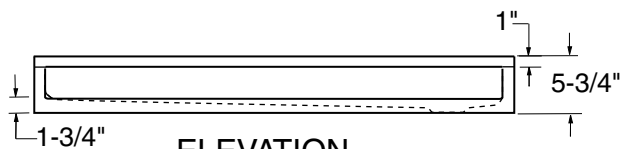

P6030B17B

BARRIER FREE

DESCRIPTION

- Fiberglass shower pan for replacement of bath tub
- Accessories available: seat, grab bars (colored), shower valve, handheld shower and shower curtain and rod
- "RealTile"™ look
- Luxurious Gelcoat finish in numerous colors
- 14 Granite colors available

PLAN

ELEVATION

Right hand model shown here

Cross Section Threshold A-A

Cross Section Threshold A-A

Barrier Free Architecturals Inc. 1-877-717-7027	TITLE: Specifications Shower Pan, RealTile, barrier free MODEL : P6030B17B (non U.P.C.)	SCALE : 1/2"=1'0" SHT. 1 of 4
--	--	----------------------------------