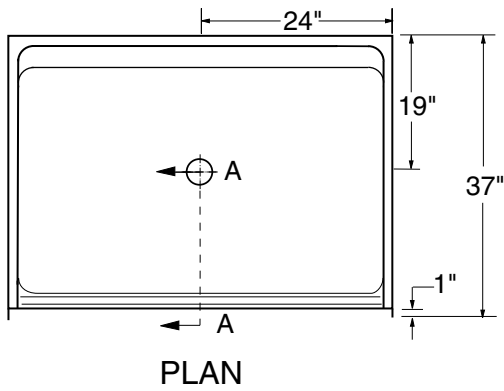

# LSS4836B12B

Old# S-4836BF1.25

BARRIER FREE

## FEATURES

- 1/2" waterretainer keeps water inside
- Threshold height of 1-1/4" allows for easy installation flush with bath room floor where needed
- 1/2" Tri-cell laminate core for outstanding wall stiffness
- Luxurious Gelcoat finish in numerous colors
- 14 Granite colors available
- Accessories available:  
seat, grab bars (colored), shower valve, hand held shower, curtain and rod

Shown here Left Hand model with optional grabbars

BARRIER FREE ARCHITECTURALS INC. 1-877-717-7027 www.barrierfree.org	TITLE : Shower, smooth wall, Barrier Free MODEL : LSS4836B12B	SCALE : 1/2"=1'0" SHT. 1 of 4
--	--	----------------------------------