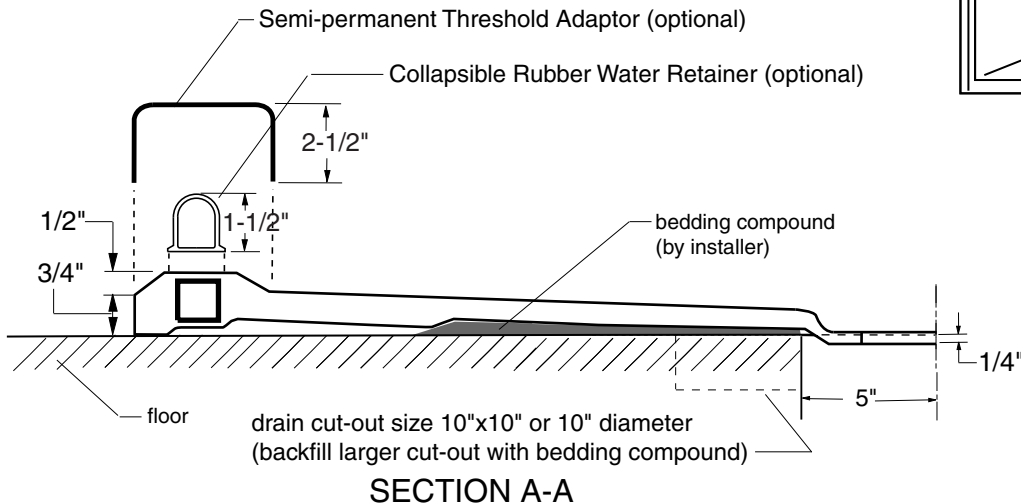

# LSS4836B12B

Old# S-4836BF1.25

BARRIER FREE

## FEATURES

- 1/2" waterretainer keeps water inside
- Threshold height of 1-1/4" allows for easy installation flush with bath room floor where needed
- 1/2" Tri-cell laminate core for outstanding wall stiffness
- Luxurious Gelcoat finish in numerous colors
- 14 Granite colors available
- Accessories available:  
seat, grab bars (colored), shower valve, hand held shower, curtain and rod

Shown here Left Hand model with optional grabbars

BARRIER FREE ARCHITECTURALS INC. 1-877-717-7027 www.barrierfree.org	TITLE : Shower, smooth wall, Barrier Free MODEL : LSS4836B12B	SCALE : 1/2"=1'0" SHT. 1 of 4
--	--	----------------------------------