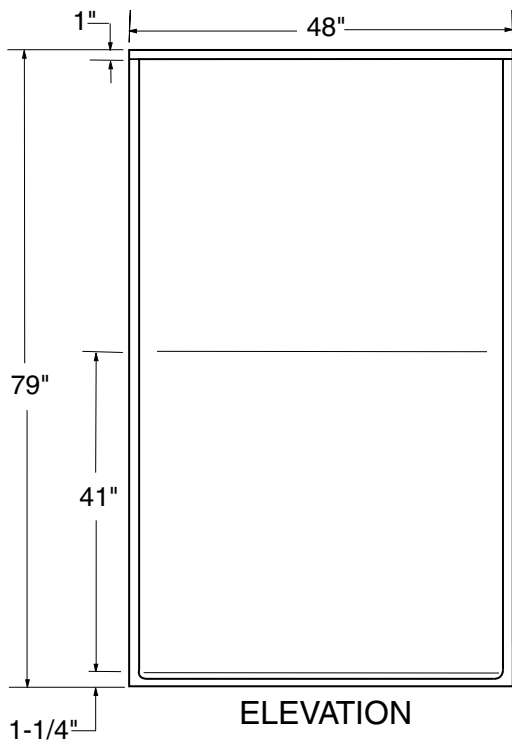

# LSS4836B12B

Old# S-4836BF1.25

BARRIER FREE

## FEATURES

- 1/2" waterretainer keeps water inside
- Threshold height of 1-1/4" allows for easy installation flush with bath room floor where needed
- 1/2" Tri-cell laminate core for outstanding wall stiffness
- Luxurious Gelcoat finish in numerous colors
- 14 Granite colors available
- Accessories available:  
seat, grab bars (colored), shower valve, hand held shower, curtain and rod

Shown here Left Hand model with optional grabbars

BARRIER FREE ARCHITECTURALS INC. 1-877-717-7027 www.barrierfree.org	TITLE : Shower, smooth wall, Barrier Free MODEL : LSS4836B12B	SCALE : 1/2"=1'0" SHT. 1 of 4
--	--	----------------------------------