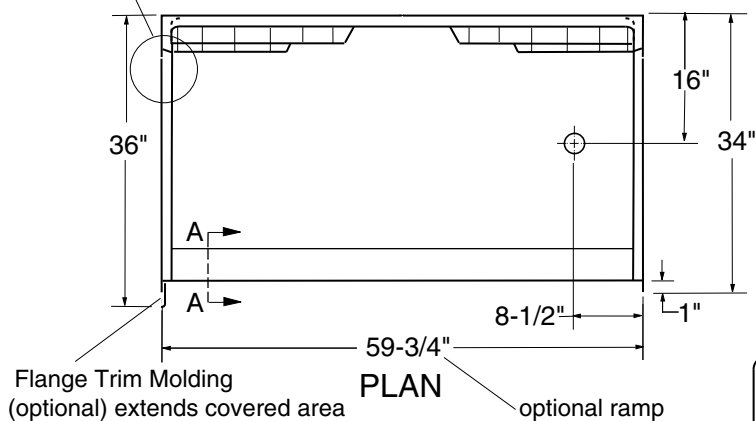

Remodel Flange Trim Kit (optional)

Ramp (optional)

5XRS6033B17T

BARRIER FREE

FEATURES

- -Five piece gelcoat fiberglass shower without curb for accessibility
- -Designed to replace a bath tub
- -Optional Remodel Flange Trim Kit prevents drywall repair work
- -Full plywood backing
- -Easy, snap-in-place installation from the front
- -RealTile™, the authentic look of ceramic tile
- -No grout cleaning hassles
- -No tiles to fall off
- -Luxurious Gelcoat finish in numerous colors
- -14 Granite colors available
- -Custom Accent tile available

DETAIL A

Assembly Joint Detail

DETAIL A

Righthand model shown here with optional seat, grab bar, glide bar, diverter valve, hand shower, fixed head and Collapsible Rubber Water Retainer