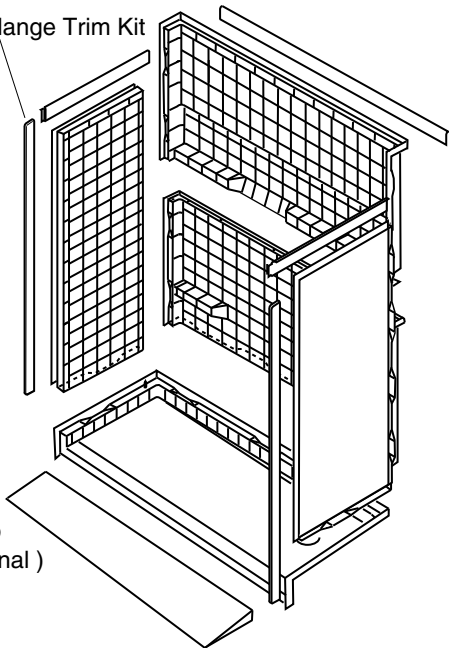

Remodel Flange Trim Kit (optional)

Ramp (optional)

# 5XRS6033B17T

BARRIER FREE

## FEATURES

- Five piece gelcoat fiberglass shower without curb for accessibility
- Designed to replace a bath tub
- Optional Remodel Flange Trim Kit prevents drywall repair work
- Full plywood backing
- Easy, snap-in-place installation from the front
- RealTile™, the authentic look of ceramic tile
- No grout cleaning hassles
- No tiles to fall off
- Luxurious Gelcoat finish in numerous colors
- 14 Granite colors available
- Custom Accent tile available