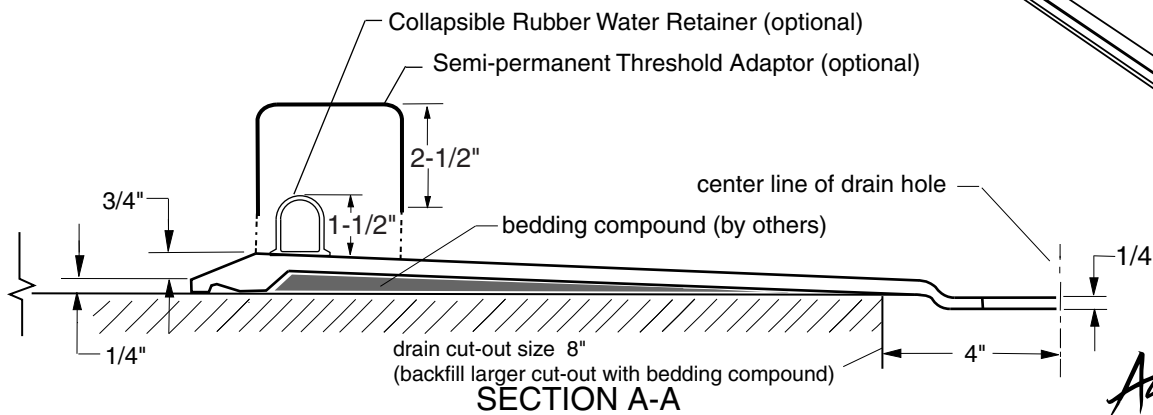

## DESCRIPTION

- Multi piece fiberglass shower designed for easy accessibility
- Easy, one-piece-at-a-time installation from the front
- Height of beveled curb is 1"
- "RealTile" molded-in simulated tile look
- Full plywood backing
- Luxurious polyester Gelcoat finish in numerous colors
- 14 Granite colors available
- Custom Accent tile available
- Accessories available:  
seat, grab bars (colored), shower valve, hand held shower, shower curtain and rod, water retainers

PLAN

ELEVATION

Alignment pins fit in slot/hole in panel flanges

Shown as "Left Hand seat" model with optional fold-down seat (with swing-down legs), grab bars, curtain and rod, mixing valve, glide bar, hand shower and collapsible water retainer