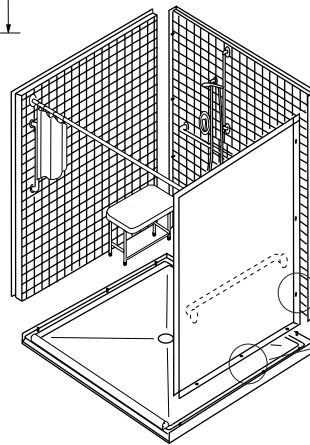

## DESCRIPTION

- Multi piece fiberglass shower designed for easy accessibility
- Easy, one-piece-at-a-time installation from the front
- Height of beveled curb is 1"
- "RealTile" molded-in simulated tile look
- Full plywood backing
- Luxurious polyester Gelcoat finish in numerous colors
- 14 Granite colors available
- Custom Accent tile available
- Accessories available:  
seat, grab bars (colored), shower valve, hand held shower, shower curtain and rod, water retainers

PLAN

ELEVATION

Alignment pins fit in slot/hole in panel flanges

Shown as "Left Hand seat" model with optional fold-down seat (with swing-down legs), grab bars, curtain and rod, mixing valve, glide bar, hand shower and collapsible water retainer