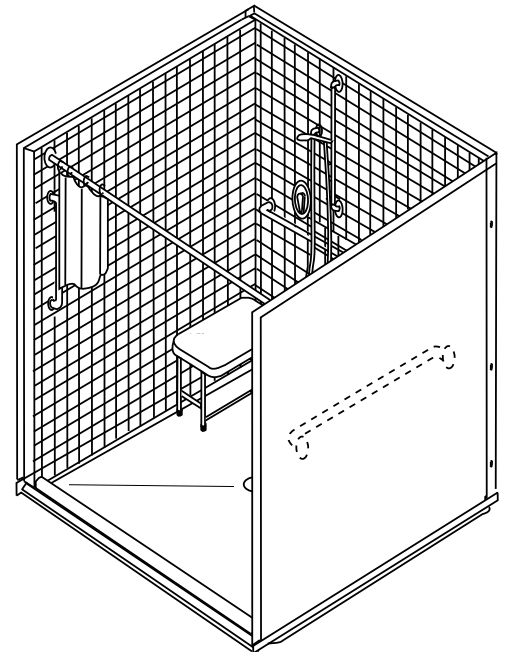

# 4LRS6060B1B

BARRIER FREE

## DESCRIPTION

- Multi piece fiberglass shower designed for easy accessibility
- Easy, one-piece-at-a-time installation from the front
- Height of beveled curb is 1"
- "RealTile" molded-in simulated tile look
- Full plywood backing
- Luxurious polyester Gelcoat finish in numerous colors
- 14 Granite colors available
- Custom Accent tile available
- Accessories available:  
seat, grab bars (colored), shower valve, hand held shower, shower curtain and rod, water retainers

PLAN

ELEVATION

Alignment pins fit in slot/hole in panel flanges

Shown as "Left Hand seat" model with optional fold-down seat (with swing-down legs), grab bars, curtain and rod, mixing valve, glide bar, hand shower and collapsible water retainer