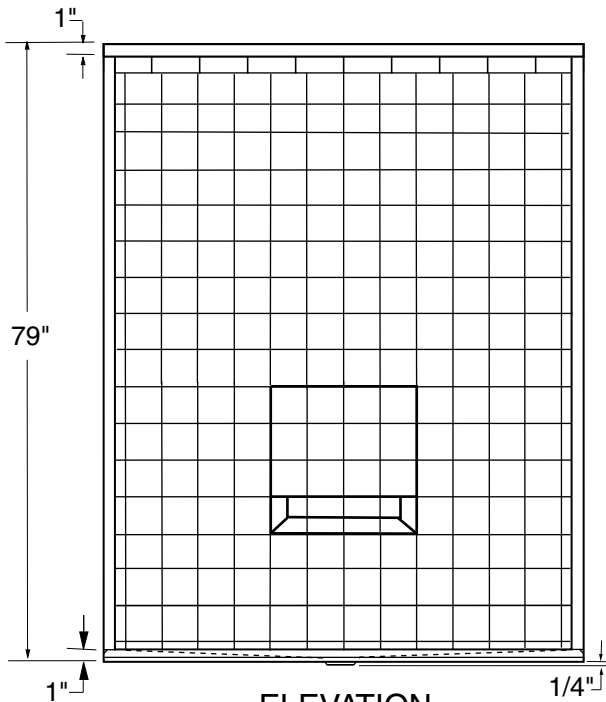

# 4LRS6060B1B

BARRIER FREE

## DESCRIPTION

- Multi piece fiberglass shower designed for easy accessibility
- Easy, one-piece-at-a-time installation from the front
- Height of beveled curb is 1"
- "RealTile" molded-in simulated tile look
- Full plywood backing
- Luxurious polyester Gelcoat finish in numerous colors
- 14 Granite colors available
- Custom Accent tile available
- Accessories available:  
seat, grab bars (colored), shower valve, hand held shower, shower curtain and rod, water retainers

PLAN

ELEVATION

Alignment pins fit in slot/hole in panel flanges

Shown as "Left Hand seat" model with optional fold-down seat (with swing-down legs), grab bars, curtain and rod, mixing valve, glide bar, hand shower and collapsible water retainer