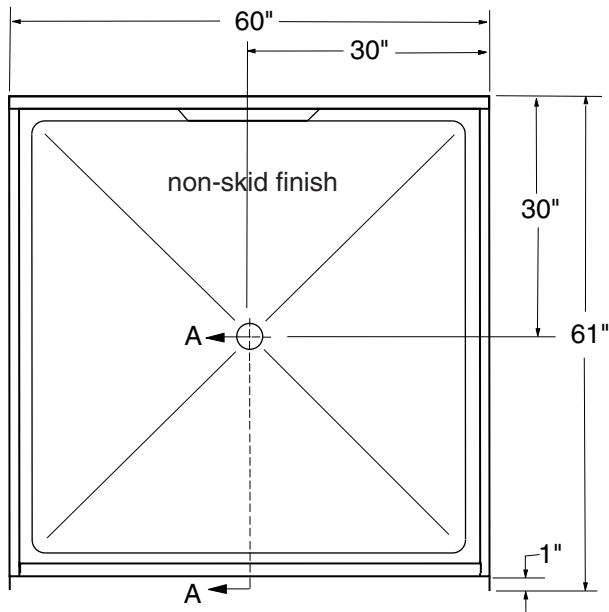

# 4LRS6060B1B

BARRIER FREE

## DESCRIPTION

- Multi piece fiberglass shower designed for easy accessibility
- Easy, one-piece-at-a-time installation from the front
- Height of beveled curb is 1"
- "RealTile" molded-in simulated tile look
- Full plywood backing
- Luxurious polyester Gelcoat finish in numerous colors
- 14 Granite colors available
- Custom Accent tile available
- Accessories available:  
seat, grab bars (colored), shower valve, hand held shower, shower curtain and rod, water retainers

PLAN

ELEVATION

Alignment pins fit in slot/hole in panel flanges

Shown as "Left Hand seat" model with optional fold-down seat (with swing-down legs), grab bars, curtain and rod, mixing valve, glide bar, hand shower and collapsible water retainer