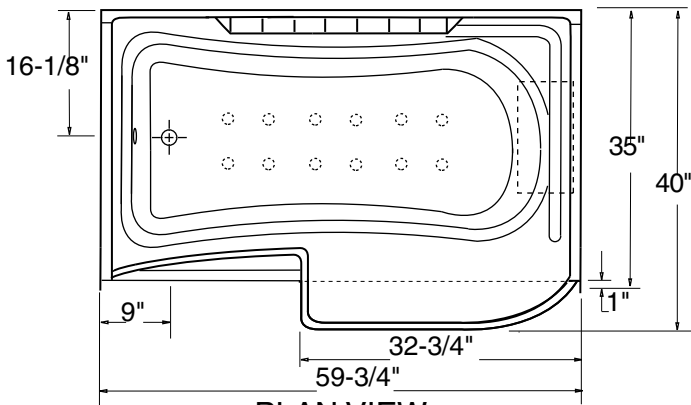

## FEATURES

- Unique multi-piece, fiberglass jetted tub/shower combination
- Seat at wheelchair height for safe and comfortable transfer for bather and caregiver.
- "Waisted" center conserves water but still delivers a higher waistline for a more comfortable soak.
- The virtually flat floor with straight tub walls reduce slipping in the standing area.
- Functional rail adds both a luxurious appearance as well as a safe guard against falling.
- The sturdy seat drastically reduces the chance of falling while entering and exiting.
- RealTile wall finish for a truly authentic tile look

PLAN VIEW

Left Hand model

ELEVATION

Hot Air Blower 110 V 11 Amp

Barrier Free Architecturals Inc. 1-877-717-7027	TITLE : Accessible jetted tub with "RealTile" wall surround MODEL : 4APRTSJ6034	SCALE : 1/2"=1'0" SHT. 1 of 4
--	--	----------------------------------