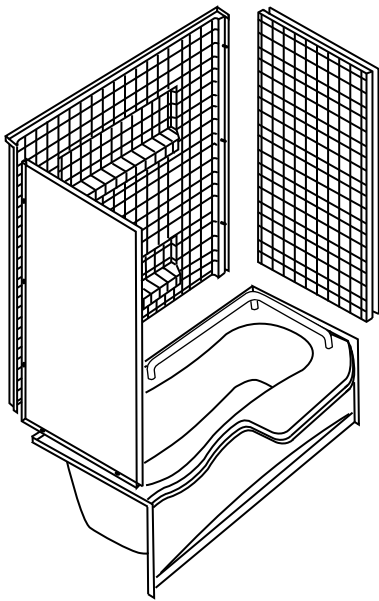

## FEATURES

- Unique multi-piece, fiberglass jetted tub/shower combination
- Seat at wheelchair height for safe and comfortable transfer for bather and caregiver.
- "Waisted" center conserves water but still delivers a higher waistline for a more comfortable soak.
- The virtually flat floor with straight tub walls reduce slipping in the standing area.
- Functional rail adds both a luxurious appearance as well as a safe guard against falling.
- The sturdy seat drastically reduces the chance of falling while entering and exiting.
- RealTile wall finish for a truly authentic tile look