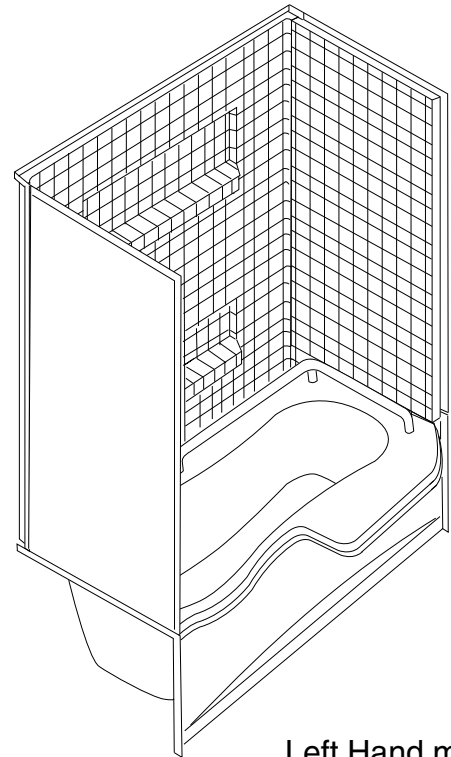

Left Hand model