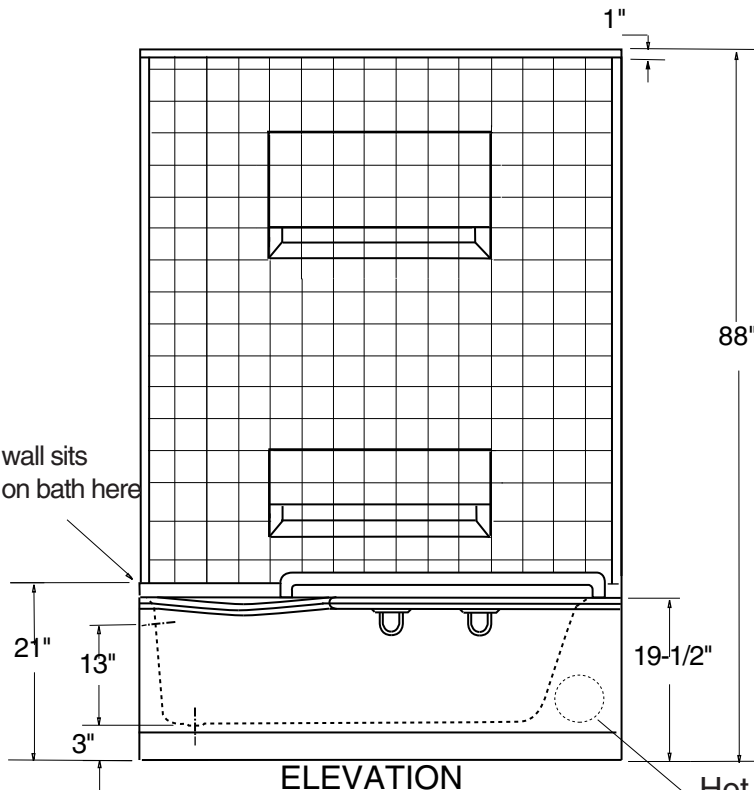

## FEATURES

- Unique multi-piece, fiberglass jetted tub/shower combination
- Seat at wheelchair height for safe and comfortable transfer for bather and caregiver.
- "Waisted" center conserves water but still delivers a higher waistline for a more comfortable soak.
- The virtually flat floor with straight tub walls reduce slipping in the standing area.
- Functional rail adds both a luxurious appearance as well as a safe guard against falling.
- The sturdy seat drastically reduces the chance of falling while entering and exiting.
- RealTile wall finish for a truly authentic tile look

PLAN VIEW

Left Hand model

ELEVATION

Hot Air Blower 110 V 11 Amp

Barrier Free Architecturals Inc. 1-877-717-7027	TITLE : Accessible jetted tub with "RealTile" wall surround MODEL : 4APRTSJ6034	SCALE : 1/2"=1'0" SHT. 1 of 4
--	--	----------------------------------